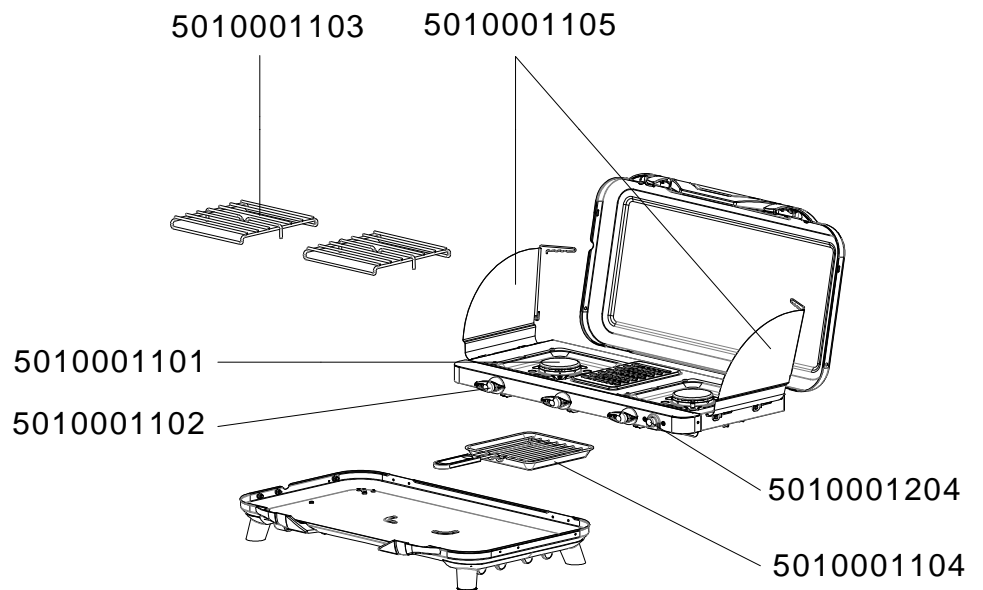

**CAMPING VARIO BASIC
CAMPING CHEF VARIO
CAMPING VARIO DELUXE**

CAMPING VARIO BASIC

CAMPING CHEF VARIO

CAMPING VARIO DELUXE

| REF . | POINTS | GB DESIGNATIONS | DESIGNATIONS F | VARIO BASIC | CHEF VARIO | VARIO DELUXE |
|------------|--------|--------------------------|--------------------------|-------------|------------|--------------|
| 5010001101 | 50 | BURNER | BRULEUR | X | X | X |
| 5010001102 | 40 | KNOB (x3) | VOLANT (x3) | X | X | X |
| 5010001103 | 30 | PAN SUPPORT | SUPPORT DE CASSEROLE | X | X | X |
| 5010001104 | 70 | TOASTER | TOASTER | | X | X |
| 5010001105 | 60 | LEFT + RIGHT WINDSHIELDS | PAREVENTS DROIT + GAUCHE | | X | X |
| 5010001204 | 50 | PIEZO | PIEZO | X | X | X |
| 5010001106 | 50 | PACKAGING | EMBALLAGE | X | | |
| 5010001107 | 50 | PACKAGING | EMBALLAGE | | | X |
| 5010001108 | 50 | PACKAGING | EMBALLAGE | | X | |