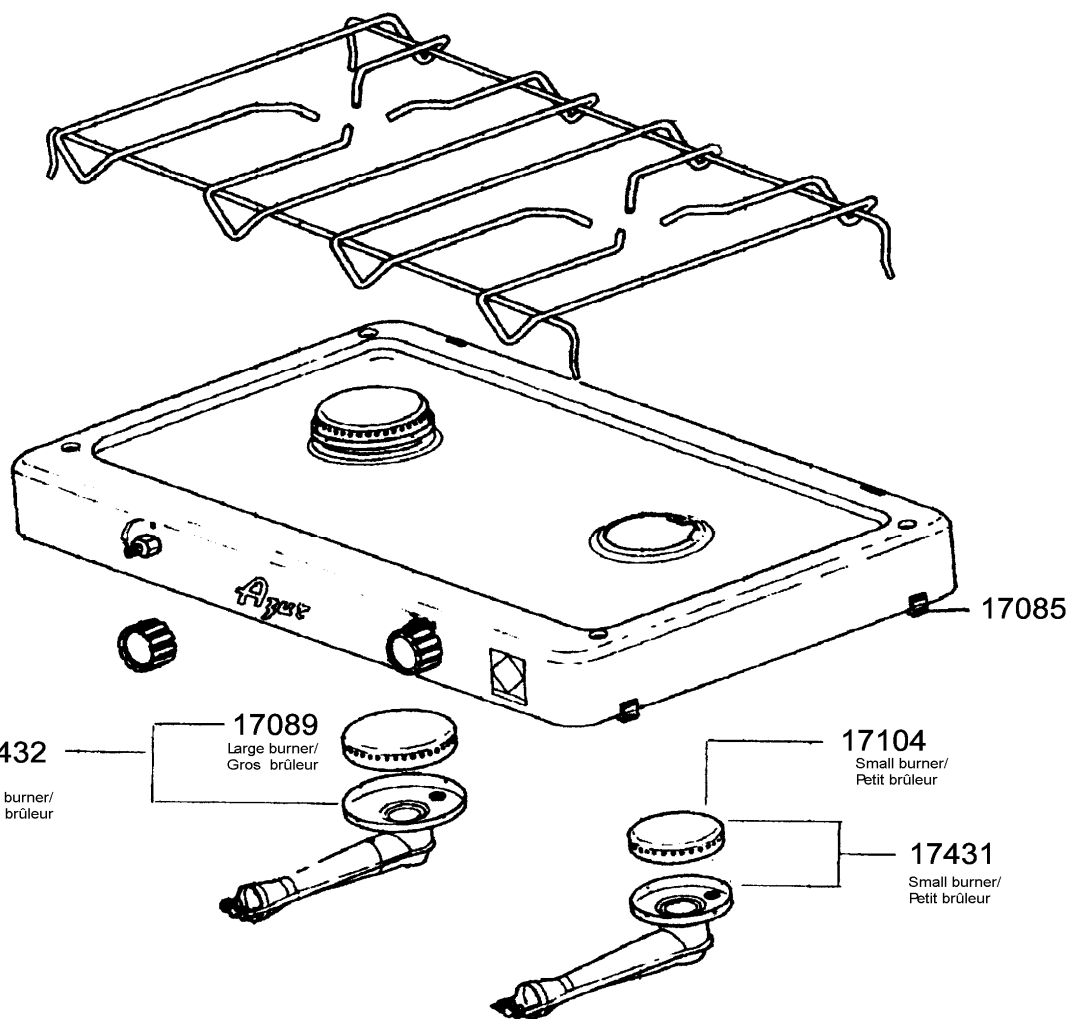

AZUR 2 & AZUR 2 PA STOVES RECHAUDS AZUR 2 & AZUR 2 PA

REF.	POINTS	GB DESIGNATIONS	DESIGNATIONS F
17085	30	FOOT -WHITE- (X4)	PIEDS -BLANC- (X4)
17089	50	BURNER CAP	CHAPEAU
17104	30	BURNER CAP	CHAPEAU
17431	60	CRIMPED BURNER &CAP	BRULEUR SERTI+CHAPEAU
17432	60	CRIMPED BURNER &CAP	BRULEUR SERTI+CHAPEAU