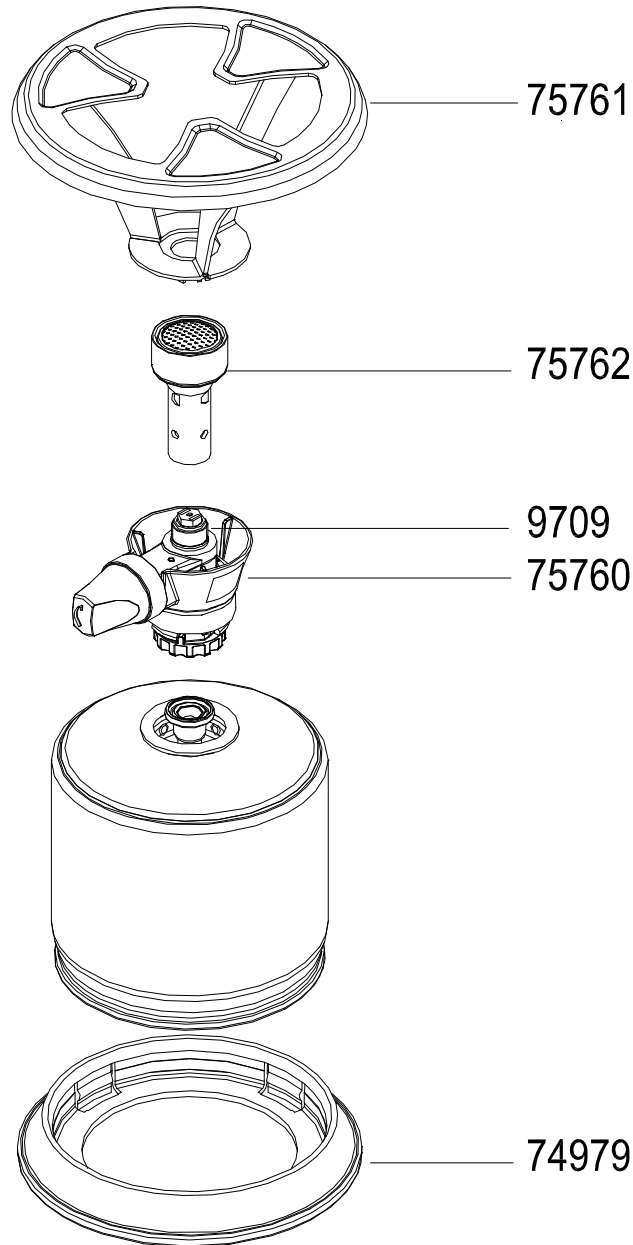

# STOVE / RECHAUD : THEOPHILOS

ADG REF.	SPARE PART REF.	POINTS	GB DESIGNATIONS	DESIGNATIONS F
74979			STABILIZER	STABILISATEUR
75760			ASSY TAP	ROBINET ASSEMBLE
75761			PAN SUPPORT	SUPPORT CASSEROLE
75762			BURNER	BRULEUR
	5010001036	50	JET	INJECTEUR