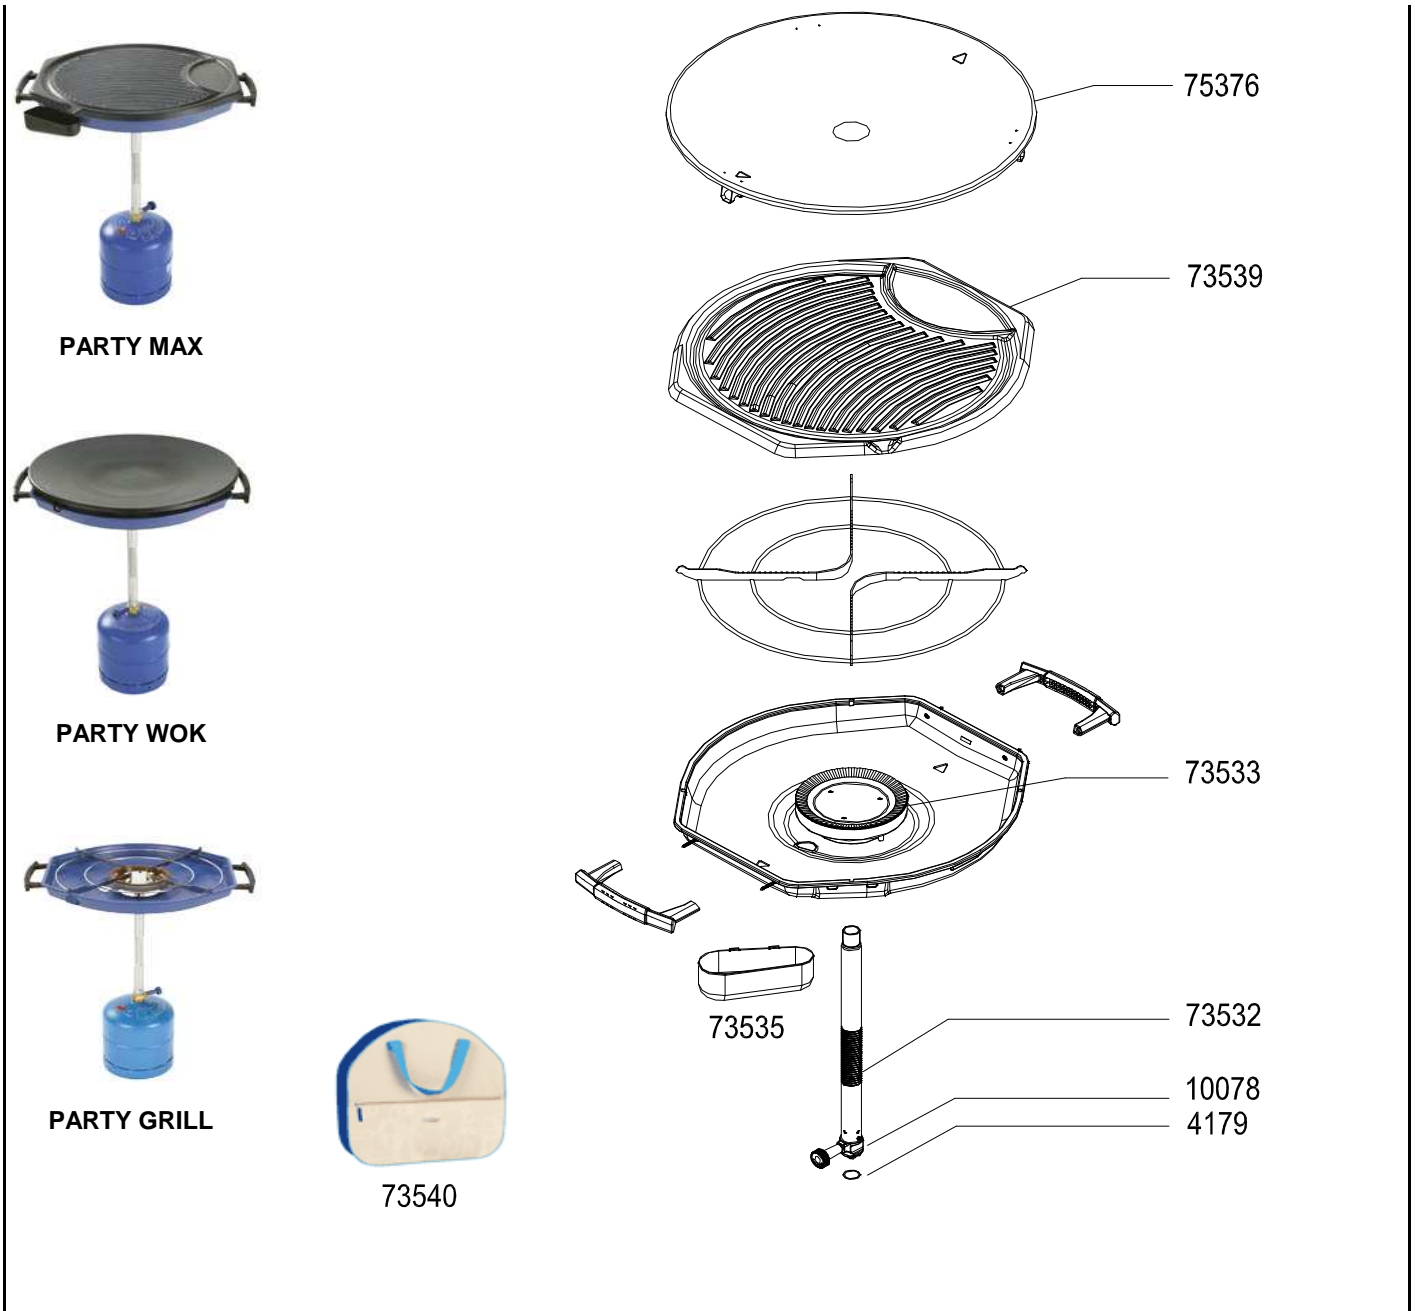

# PARTY GRILL MAX - COMBO - PARTY WOK

REF.	POINTS	GB - DESIGNATIONS	DESIGNATIONS - F -	COMBO	MAX	WOK
4179	70	FLAT WASHER (SET OF 20)	JOINT PLAT (x20)	X	X	X
10078	40	JET	INJECTEUR	X	X	X
73532	100	TAP + TUBE	ROBINET + POTENCE	X	X	X
73533	150	BURNER	BRULEUR	X	X	X
73535	40	GREASE CAN	RECUPERATEUR DE GRAISSE	X	X	
73539	270	GRIL PLATE	PLAQUE GRILL	X	X	
73540	190	TEXTILE CARRY BAG	SAC TEXTILE	X		
75376	280	WOK	WOK	X	X	X