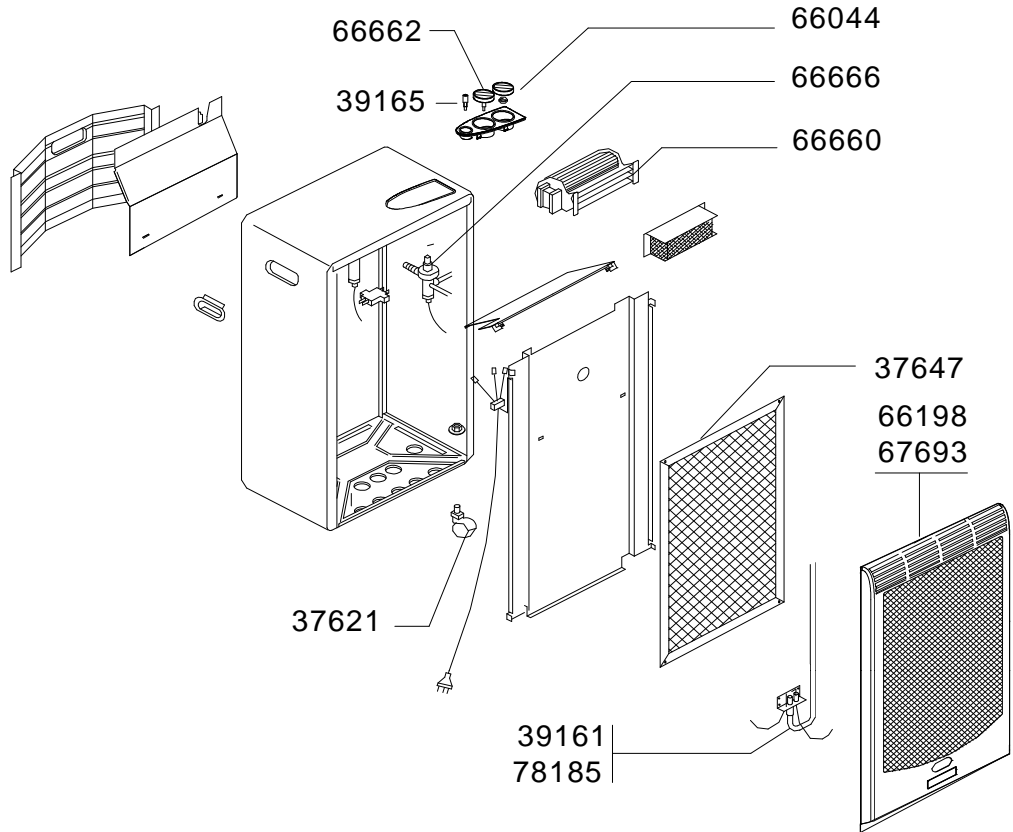

# CATALYTIC HEATERS / CHAUFFAGES CATALYTIQUES : CR 5000 TURBO & CR 5000 TURBO PLUS

REF.	POINTS	- GB - DESIGNATIONS	DESIGNATIONS - F -	CR - CH 5000 TURBO			CR 5000 TURBO +	
				ATHENA 5000 TURBO ITALY / Italie & CH 5000 TURBO	GERMANY / Allemagne	France	CR 5000 TURBO PLUS	CR 5000 TURBO PLUS MOD. 00/01
37621	50	WHEEL (X2)	ROUE (X2)	X	X	X	X	X
37647	340	CATALYTIC PANEL	PANNEAU CATALYTIQUE	X	X	X	X	X
39161	150	GAS STOP DEVICE (FOR MALE CONNECTOR)	VEILLEUSE & THERMOCOUPLE (POUR RACCORD MALE)	X		X	X	X
39165	50	PIEZO IGNITER	PIEZO	X	X	X	X	X
66044	30	VALVE KNOB	VOLANT VANNE	X	X	X	X	X
66198	175	FRONT PANEL - BLUE	FACADE AVANT BLEUE			X	X	X
66660	300	TURBO FAN	VENTILATEUR TURBO	X	X	X	X	
66662	80	SWITCH	INTERRUPTEUR	X	X	X		
66666	220	SAFETY VALVE	VANNE DE SECURITE	X		X	X	
67693	190	FRONT PANEL - GREY	FACADE AVANT - GRISE		X			
78185	150	GAS STOP DEVICE (FOR FEMALE CONNECTOR)	VEILLEUSE & THERMOCOUPLE (POUR RACCORD FEMELLE)	X		X	X	
71169	50	UPPER POLYSTYRENE WEDGE	CALE POLYSTYRENE SUPERIEURE		X	X		
71171	50	LOWER POLYSTYRENE WEDGE	CALE POLYSTYRENE INFERIEURE		X	X		
67701	70	PACKAGING	EMBALLAGE		X	X		